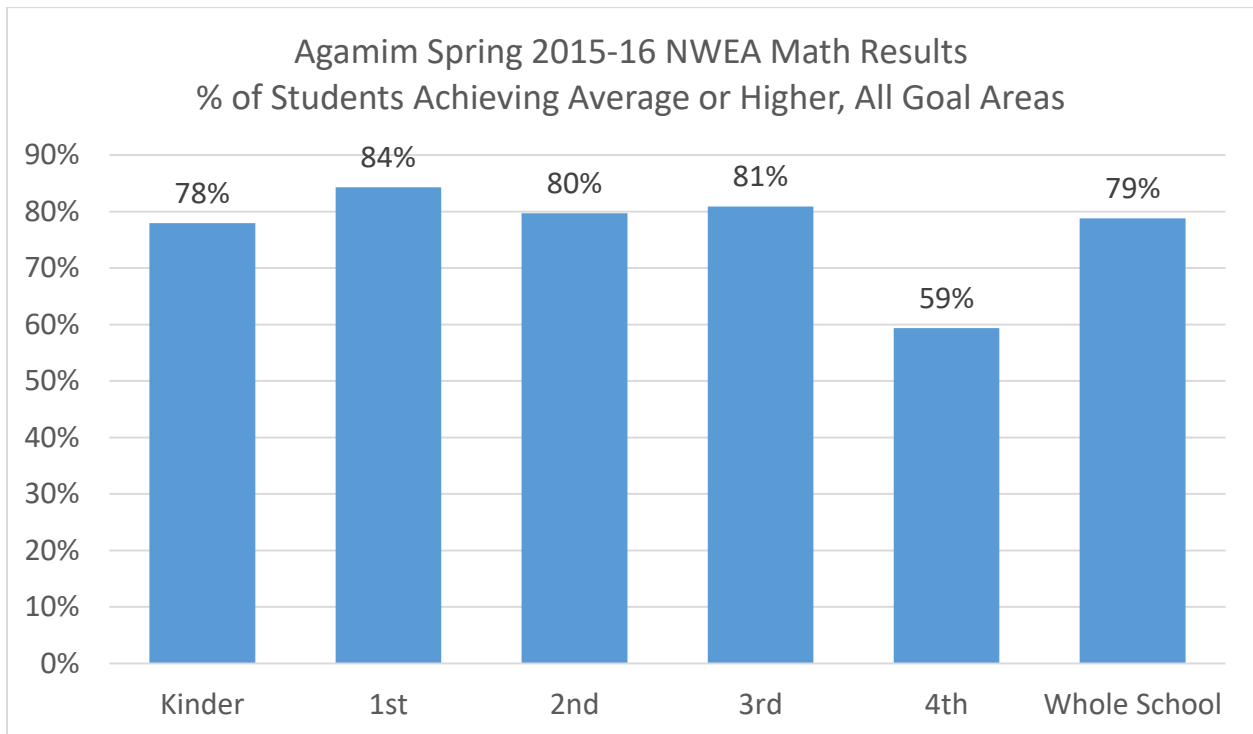

***Compare to: WINTER 2015 NWEA READING Results, % of Students Achieving Average or Higher, All Goal Areas—**

Kinder: 75% 1st: 75% 2nd: 78% 3rd: 71% 4th: 63% Whole School: 74%

***Compare to: WINTER 2015 NWEA MATH Results, % of Students Achieving Average or Higher, All Goal Areas—**